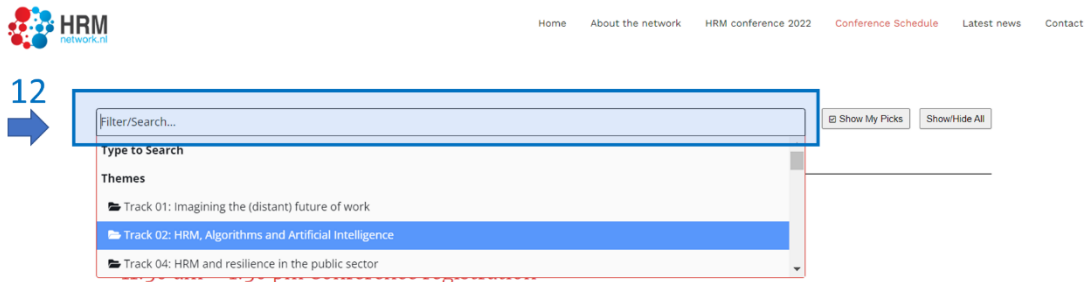

12. When clicking on the “Filter/Search” bar on the top you can find all the sessions belonging to a track (see example for Track 02) and all sessions that take place in a specific building. Make sure you click through the different days to identify all relevant sessions.

▼ 12:00 pm – 1:30 pm Lunch Wednesday

By clicking on “Show my picks” you will see all the sessions that you have added to your favourites by clicking on the star. With the “Show/Hide All” function you can show all sessions (they expand) or hide them all (see only the timeslots). Finally, in the description of all plenary sessions, you can find a link to the Google Maps location to make it easy to navigate and find the correct building.

Please make yourself comfortable with navigating the schedule before the conference to make the most out of it. And feel free to contact the WhatsApp Helpdesk if you have any questions (s): +31 (0)6 13801267.